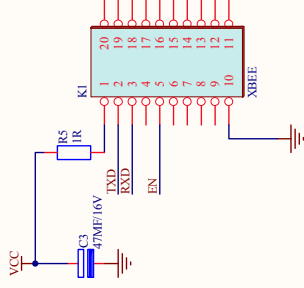

rhydoLABZ
GPSBee
Rev: V1-01

Title: **GPSBee**

Size: B

Number: 6192013

Date: 01/09/2013

File: D:\rhydoLABZ_Sheet1.SchDoc

Revision: V1-01

Sheet of: 1

Param By: