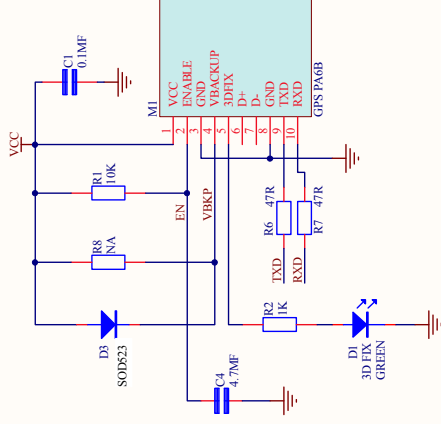

rhydoLABZ
GPSBee
Rev: V1-01

Title: **GPSBee**

Size: B

Number: 6192013

Date: 01/09/2013

File: D:\rhydoLABZ_Sheet1.SchDoc

Revision: V1-01

Sheet of: 1

Param By: